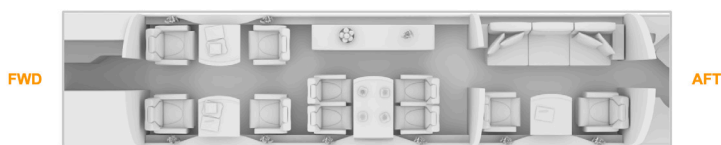

CABIN

- ▲ Passengers..... 13
- ▲ Beds..... 4 (6)
- ▲ Cabin attendant..... Yes
- ▲ CD/DVD..... No
- ▲ Wifi..... No
- ▲ Pets..... On request
- ▲ Length..... 49'10" (14.97m)
- ▲ Width..... 6'11" (2.12m)
- ▲ Height..... 6' (1.83m)
- ▲ Baggage capacity..... 286 ft³ (8.1m³)
- ▲ Baggage #s..... 25

PERFORMANCE

- ▲ Max cruise speed (mach)..... 0.8
- ▲ Max range..... 3272 nm
- ▲ Max hrs w/o fuel stop..... 5.5

INTERIOR CONFIGURATION

RANGE MAP (LONDON)

CONTACT

Arena Business Centre, Riverside Way, Watchmoor Park, Camberley, GU15 3YL, UK | P: 44 1276 402 308 | charter@acass.com