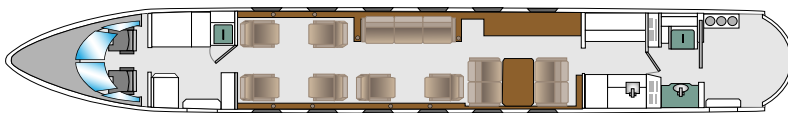

FARNBOROUGH BASED

CABIN

- ▲ Passengers 14
- ▲ Beds 7
- ▲ Cabin attendant Yes
- ▲ CD/DVD Yes
- ▲ Wifi No
- ▲ Pets No
- ▲ Length 40' 4" (12.3m)
- ▲ Width 7' 4" (2.24m)
- ▲ Height 6' 2" (1.88m)
- ▲ Baggage capacity 169 ft³ (4.79 m³)
- ▲ Baggage #s 15

PERFORMANCE

- ▲ Max cruise speed (mach) 0.85
- ▲ Max range 4000 nm
- ▲ Max hrs w/o fuel stop 8.5

INTERIOR CONFIGURATION

RANGE MAP (FAB)

CONTACT

Arena Business Centre, Riverside Way, Watchmoor Park, Camberley, GU15 3YL, UK | P: 44 1276 402 308 | charter@acass.com