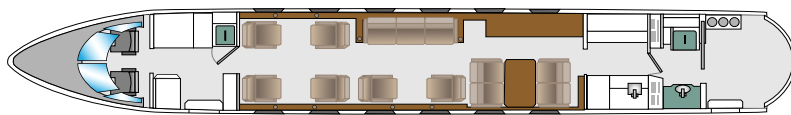

FARNBOROUGH BASED

CABIN

- ▲ Passengers..... 14
- ▲ Beds..... 7
- ▲ Cabin attendant..... Yes
- ▲ CD/DVD..... Yes
- ▲ Wifi..... No
- ▲ Pets..... On request
- ▲ Length..... 40' 4" (12.3m)
- ▲ Width..... 7' 4" (2.24m)
- ▲ Height..... 6' 2" (1.88m)
- ▲ Baggage capacity..... 169 ft³ (4.79 m³)
- ▲ Baggage #s..... 15

PERFORMANCE

- ▲ Max cruise speed (mach)..... 0.85
- ▲ Max range..... 4000 nm
- ▲ Max hrs w/o fuel stop..... 8.5

INTERIOR CONFIGURATION

RANGE MAP (FAB)

CONTACT

Arena Business Centre, Riverside Way, Watchmoor Park, Camberley, GU15 3YL, UK | P: 44 1276 402 308 | charter@acass.com