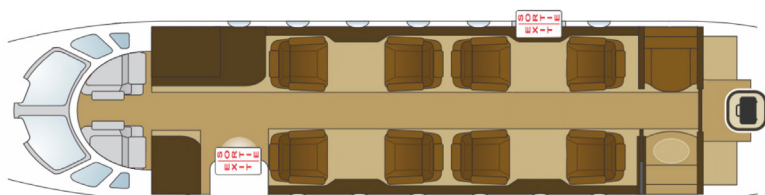

FULLY REFURBISHED 2020

CABIN

- ▲ Passengers..... 8
- ▲ Cabin attendant..... No
- ▲ CD/DVD..... Yes
- ▲ Wifi..... No
- ▲ Pets..... On request
- ▲ Length..... 25'2" (7.7m)
- ▲ Width..... 5'6" (1.68m)
- ▲ Height..... 5' 8" (1.72m)
- ▲ Baggage capacity..... 82 ft³ (2.32 m³)
- ▲ Baggage #s..... 8

PERFORMANCE

- ▲ Max cruise speed (mach)..... 0.92
- ▲ Max range..... 3105 nm
- ▲ Max hrs w/o fuel stop..... 6

INTERIOR CONFIGURATION

RANGE MAP

CONTACT

Montreal: +1 514 636 1099 | London: +44 1276 402 308 | charter@acass.com