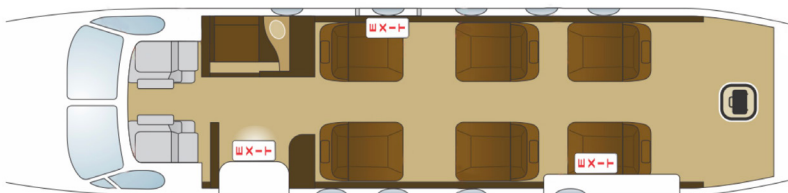

CABIN

- ▲ Passengers..... 6
- ▲ Cabin attendant..... No
- ▲ CD/DVD..... No
- ▲ Wifi..... No
- ▲ Pets..... On request
- ▲ Length..... 16'11" (5.15m)
- ▲ Width..... 5' (1.5m)
- ▲ Height..... 4'10" (1.47m)
- ▲ Baggage capacity..... 40 ft³ (1.13 m³)
- ▲ Baggage #s..... 6

PERFORMANCE

- ▲ Max cruise speed (mach)..... 0.44
- ▲ Max range..... 1458 nm
- ▲ Max hrs w/o fuel stop..... 5

INTERIOR CONFIGURATION

RANGE MAP

CONTACT

Montreal: +1 514 636 1099 | London: +44 1276 402 308 | charter@acass.com