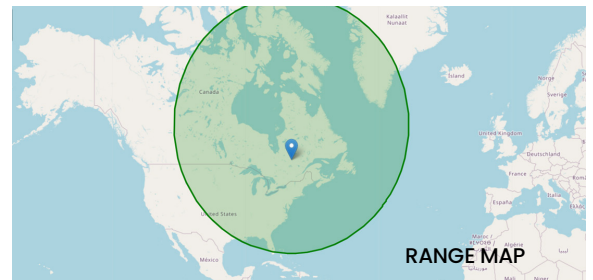

PERFORMANCE

- ▲ Max cruise speed (mach)..... 0.44
- ▲ Max range..... 1458 nm
- ▲ Max hrs w/o fuel stop..... 5

INTERIOR CONFIGURATION

RANGE MAP

CONTACT

Montreal: +1 514 636 1099 | London: +44 1276 402 308 | charter@acass.com