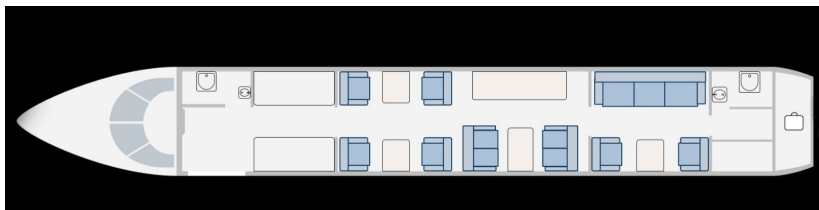

CABIN

- ▲ Passengers..... 13
- ▲ Cabin attendant Yes
- ▲ CD/DVD..... Yes
- ▲ WiFi Yes
- ▲ Pets..... On request
- ▲ Length..... 40.9' (12.47 m)
- ▲ Width 7.11' (2.17 m)
- ▲ Height..... 6.2' (1.89 m)
- ▲ Baggage capacity..... 195 ft³ (5.5 m³)
- ▲ Baggage #s..... 20

PERFORMANCE

- ▲ Max cruise speed (mach)..... 0.77
- ▲ Max range 5000 nm
- ▲ Max hrs w/o fuel stop 11

INTERIOR CONFIGURATION

RANGE MAP

CONTACT

Montreal: +1 514 636 1099 | London: +44 1276 402 308 | charter@acass.com