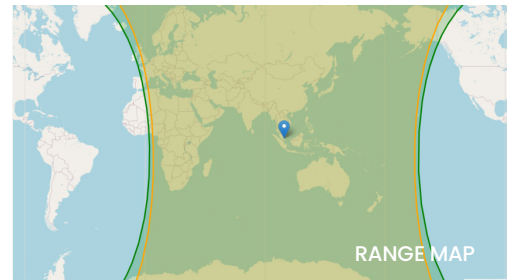

PERFORMANCE

- ▲ Max cruise speed (mach)..... 0.89
- ▲ Max range 6300 nm
- ▲ Max hrs w/o fuel stop 12.5

INTERIOR CONFIGURATION

RANGE MAP

CONTACT

Montreal: +1 514 636 1099 | London: +44 1276 402 308 | charter@acass.com