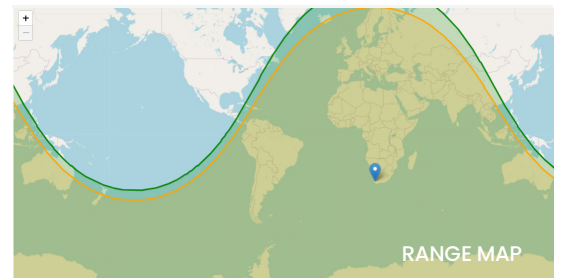

PERFORMANCE

- ▲ Max cruise speed (mach)..... 0.83
- ▲ Max range..... 6450 nm
- ▲ Max hrs w/o fuel stop..... 13

*Please inquire about associated costs.

INTERIOR CONFIGURATION

RANGE MAP

CONTACT

London: +44 1276 402 308 | Montreal: +1 514 636 1099 | charter@acass.com