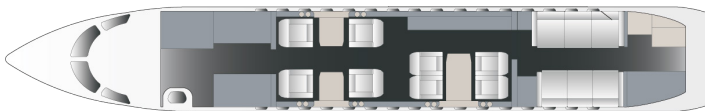

OWNER'S RELEASE REQUIRED

CABIN

- ▲ Passengers..... 10
- ▲ Cabin attendant..... Yes
- ▲ CD/DVD..... Yes
- ▲ Wifi..... Yes*
- ▲ Pets..... No
- ▲ Length..... 80'3" (24.46m)
- ▲ Width..... 8'2" (2.5m)
- ▲ Height..... 6'2" (1.89m)
- ▲ Baggage capacity..... 140 ft³ (3.96m³)
- ▲ Baggage #s..... 19

PERFORMANCE

- ▲ Max cruise speed (mach)..... 0.83
- ▲ Max range..... 6450 nm
- ▲ Max hrs w/o fuel stop..... 13

*Please inquire about associated costs.

INTERIOR CONFIGURATION

RANGE MAP

CONTACT

London: +44 1276 402 308 | Montreal: +1 514 636 1099 | charter@acass.com